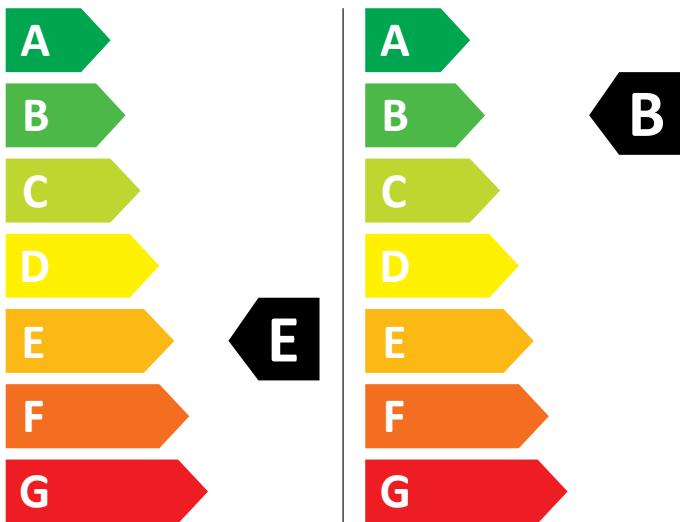

ENERG

LORD

W6

377 kWh / 100

55 kWh / 100

6,0 kg

8,0 kg

90 L